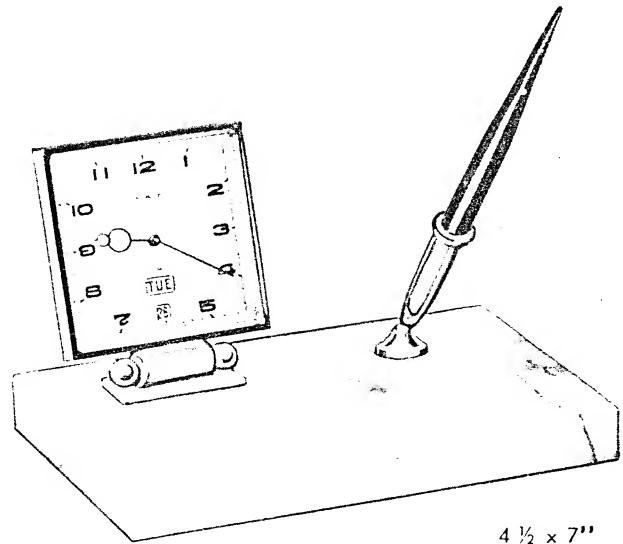

SHEAFFER'S NEW DESK SET LINE

6503M (Illustrated)
MEXICAN ONYX
With B121SKD White Dot Pen $65.00
With B5SKD Pen, pencil or ballpoint 57.50
(Includes No. 591-8 Day Perpetual Date & Day Clock)

6503J
JET CRYSTAL
With 121SKD White Dot Pen $65.00
With 5SKD Pen, pencil or ballpoint 57.50
(Includes No. 591-8 Day Perpetual Date & Day Clock)

7504J
JET CRYSTAL
With (2) 121SKD White Dot Pens $75.00
With 5SKD Pen, pencil or ballpoint (any two) 60.00
(Includes No. 590-40 Hour Perpetual Date Clock)

7505M
MEXICAN ONYX
With (2) B121SKD White Dot Pens $75.00
With B5SKD Pen, pencil or ballpoint (any two) .. 60.00
(Includes No. 590-40 Hour Perpetual Date Clock)